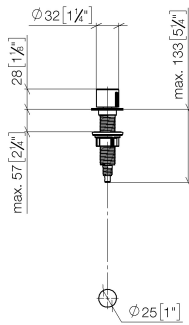

Strainer waste with control handle - Brushed Durabronz (23kt Gold)

ELIO

10 712 970

- control for single basin
- including adapter for Bowden cable

Fits ELIO, ENO, MEM, META SQUARE, SYNC and TARA ULTRA

Fits: ELIO, MEM, ENO, SYNC, TARA ULTRA, META SQUARE

	Brushed Durabronz (23kt Gold)	10 712 970-28
	Chrome	10 712 970-00
	Brushed Platinum	10 712 970-06
	Platinum	10 712 970-08
	Durabronz (23kt Gold)	10 712 970-09
	Dark Chrome	10 712 970-19
	Matte Black	10 712 970-33
	Brushed Champagne (22kt Gold)	10 712 970-46
	Champagne (22kt Gold)	10 712 970-47
	Brushed Chrome	10 712 970-93
	Brushed Dark Platinum	10 712 970-99

10 712 970

mm [inches]

10 712 970

Parts for other finishes can be found here: [Chrome](#)

Spare parts list

No.	Item Number	Name	Quantity used	Delivery time
1	09 20 97 030-28	handle	1	20
2	90 12 12 002 00 90	fixing cap	1	2
3	09 27 87 011-28	rosette	1	20
4	09 14 10 042 90	seal	1	2
5	09 29 06 087-28	spindle	1	-
Spare part can no longer be ordered, please order the replacement item				
6	04 30 01 029 00 90	adaptor	1	2
7	09 24 03 175 90	adaptor	1	2
8	09 11 10 073-07	connection	1	30
9	09 11 10 074-07	connection	1	30
10	09 11 10 079-07	connection	1	30
11	09 30 11 087 90	disc	1	2
12	09 23 30 024-07	nut	1	30